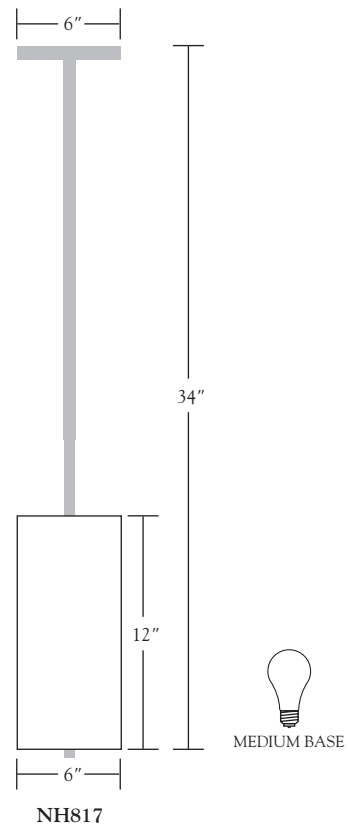

Nessen

NH817 Solid brass, 34" "Violet" pendant

NH817 "Violet" pendant

Solid brass. 6" square canopy with hang straight.
One medium base socket controlled by separate wall switch.
60 W max. UL/cUL listed

Standard Metal Finishes: Polished Brass, Brushed Brass,
Polished Chrome, Satin Chrome,
Polished Nickel (shown),
Satin Nickel, Antique Brass

Optional Finish: Baked Enamel Paint

Shades: White Linen (shown), White Silk

Shade Dimensions: B 6" square, T 6" square, H 12"

Related Items: table - NT805, NT806, NT807
wall - NW428, NW429

For modifications and special contract orders, visit www.nessenlighting.com