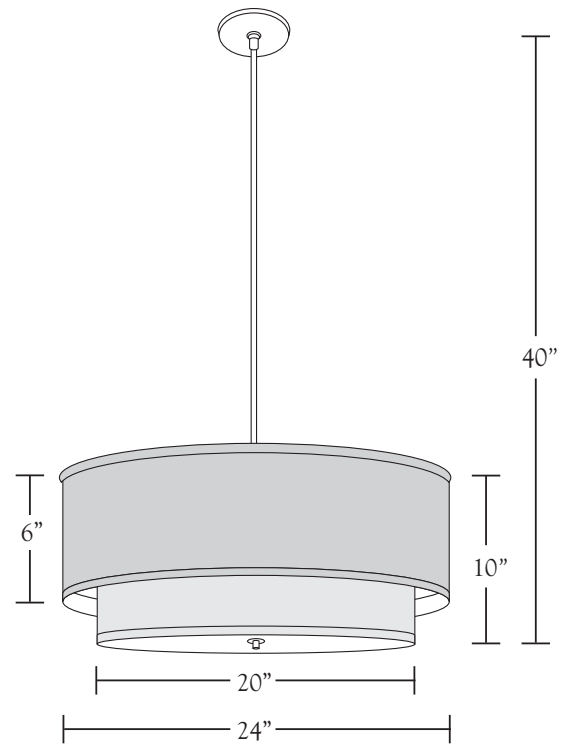

*Nessen*

NH826 Solid brass pendant lamp with fabric shade

**NH826** solid brass pendant lamp with fabric shade

Solid brass. 5" diameter canopy with hang straight.  
For ceiling box mounting.  
Two medium base sockets controlled by separate wall switch.  
100W max. Bulb not included; can be ordered separately.  
UL/cUL listed.

**Shades:**

Outer Shade: Titanium.  
Inner Shade: Ivory Silk Pongee

**Shade Dimensions:**

Outer Shade: B 24", T 24", H 6"  
Inner Shade: B 20", T 20", H 10"

**NH826**

Polished Brass

Brushed Brass

Antique Brass