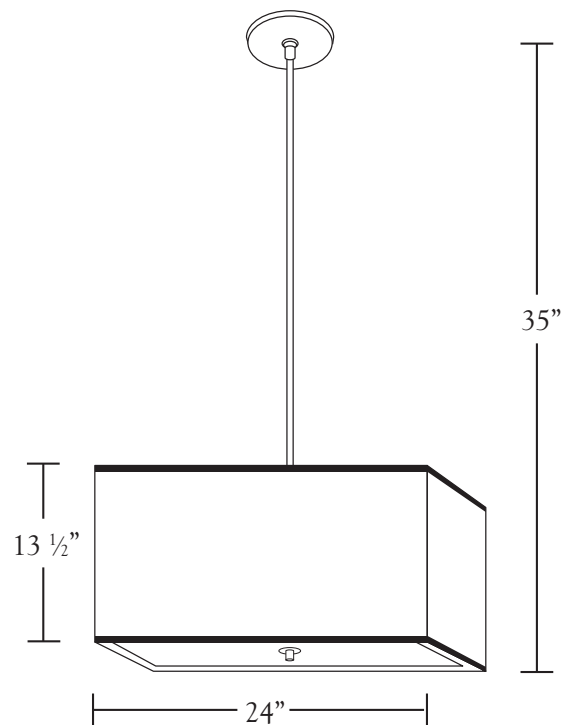

Nessen

NH831 Solid brass pendant lamp with fabric shade

NH831 brass pendant with fabric shade

Solid brass. 5" diameter canopy with hang straight.
For ceiling box mounting.
Three medium base sockets controlled by separate wall switch.
150W max. Bulbs not included; can be ordered separately.

Shades:

White Satin Weave with Black Trim

Shade Dimensions:

B 24" square, T 24" square, H 13-1/2"

NH831

Polished Brass

Brushed Brass

Antique Brass