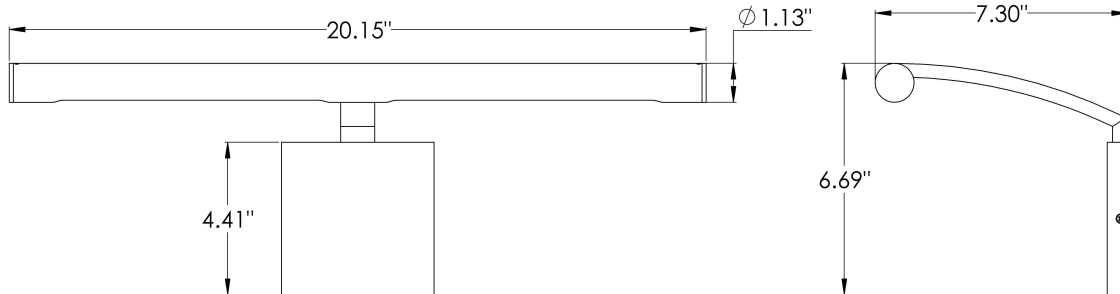

Nessen

NP0081 20" Picture Light

NP0081 20" Picture Light

Solid brass construction. 4.4" square wall plate.
 Each light module comprises a 6W LED lamp board mounted on
 proprietary heat sink (patent pending).
 Two modules output 1180 lumens, using 12W.
 Controlled by separate wall switch.
 3000K warm white color temperature at 85 CRI.
 Submitted for UL/cUL listing.
 LEED suitable. Energy Star efficient.