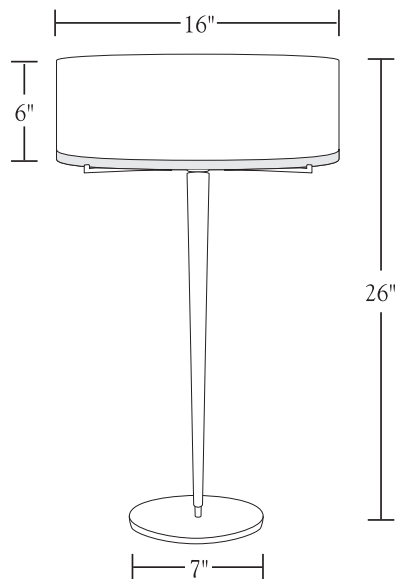

Nessen

NT813 26" Solid brass table lamp

NT813 26" solid brass table lamp

Solid brass construction. 7" diameter base.
On/Off switch on medium base socket controls two lamps.
60W max each. Bulb not included; can be ordered separately.

Shades:

White Linen

Shade Dimensions:

B 16", T 16", H 6".

Options:

Global Plug Configurations

NT813

Polished Brass