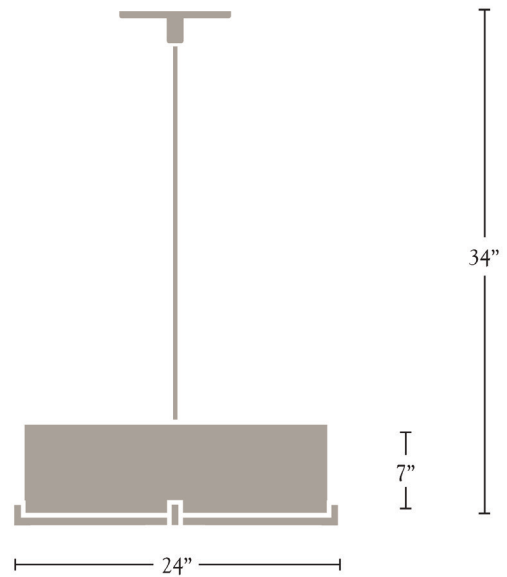

Nessen

NH452 Solid brass pendant lamp

NH452-I solid brass pendant lamp

Solid brass 5" diameter flat canopy with hang straight.
Two medium base sockets controlled by separate wall switch.
100W max each. Bulbs not included; can be ordered separately.
UL/cUL listed.

Acrylic Shade:

White Sandblasted

Shade Dimensions:

B 20-1/2", T 20-1/2", H 7"

NH452

Polished Brass

Brushed Brass

Antique Brass