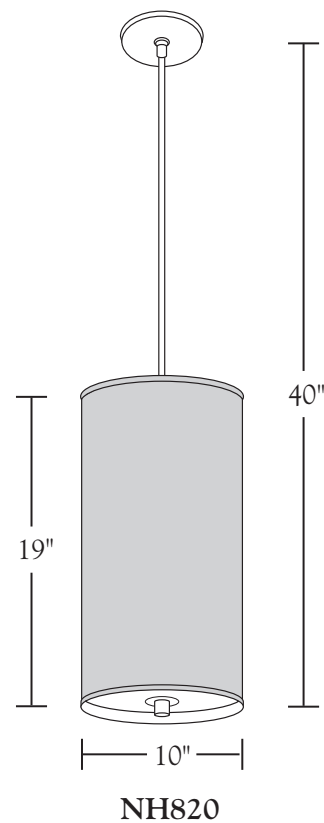

Nessen

NH820 Brass pendant lamp

NH820 brass pendant with fabric shade

Solid brass. 5" diameter canopy with hang straight.
For ceiling box mounting.

One medium based socket controlled by separate wall switch.
100W max. Bulbs not included; can be ordered separately.
UL/cUL listed.

Shades:

Titanium

Shade Dimensions:

B 10", T 10", H 19"

For modifications and special contract orders, visit www.nessenlighting.com