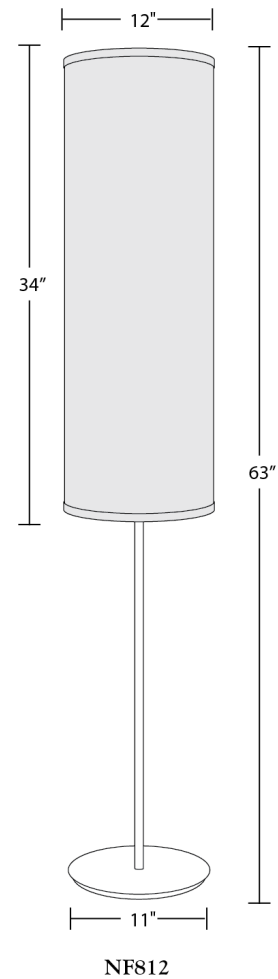

*Nessen*

NF812 63" Solid brass floor lamp

**NF812** solid brass floor lamp

Solid brass construction. 11" diameter base.  
On/off in-line floor switch controls four medium base lamps  
(two each on two levels distribute light evenly).  
75W max each. Bulb not included; can be ordered separately.  
UL/cUL listed.

**Shades:**

White Satin Weave

**Shade Dimensions:**

B 12", T 12", H 34"

For modifications and special contract orders, visit [www.nessenlighting.com](http://www.nessenlighting.com)