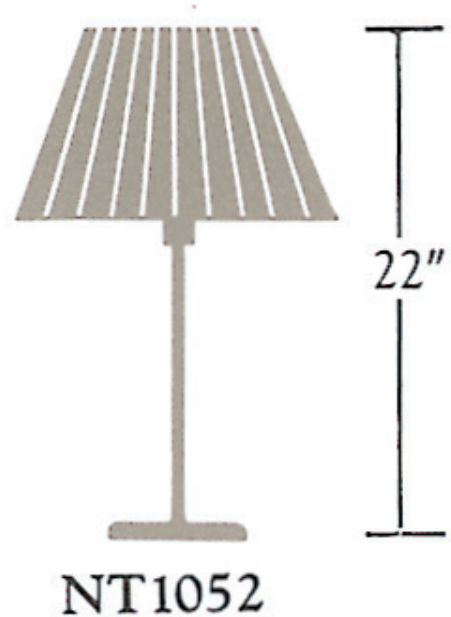

*Nessen*

NT1052 22" Solid brass table lamp

**NT1052 22" solid brass task lamp**

Solid brass construction. 6" diameter base.  
On/Off switch on base controls one medium base socket.  
Perforated metal disc reduces overhead glare.  
100W max. Bulb not included.  
UL listed CSA approved.

Shades:  
White Linen (unpleated). Please contact Nessen for additional options.

Shade Dimensions:  
B 14", T 5", H 8-1/4"

Polished Brass

Brushed Brass

Antique Brass

Dark Antique Brass

Polished Chrome

Satin Chrome