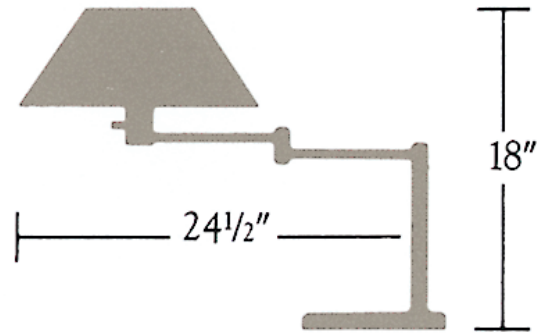

Nessen

NT922 18" Swing-arm table lamp

NT1084 18" Swing-arm table lamp

NT922 18" swing-arm table lamp

Solid brass construction. 8" diameter base. 6" IES glass reflector.
Arm swings 340° at elbow.
Three-way switch on socket cup controls one medium base socket.
150W max. Bulb not included.
UL listed, CSA approved.

Shades:

Beige Linen (Unpleated), White Linen (Unpleated)

Shade Dimensions:

B 14", T 6-1/2", H 6"

NT922
NT1084

Polished Brass

Brushed Brass

Antique Brass