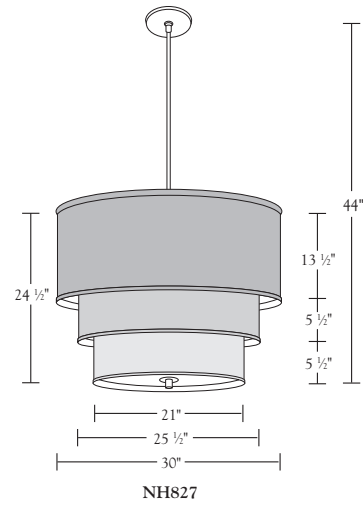

Nessen

NH827 Solid brass pendant lamp with fabric shade

NH827 brass pendant with fabric shade
NH828 brass pendant with fabric shade

Solid brass, 5" diameter canopy with hang straight.
 For ceiling box mounting.
 Two medium base sockets controlled by separate wall switch.
 100W max. Bulb not included; can be ordered separately.
 UL/cUL listed.

Shades:

Ebony Opaque, Aurora Gold, Ivory Silk Pongee, Celadon, White
 Satin Weave

Shade Dimensions:

Top Outer Shade:

NH827: B 30", T 30", H 13-1/2"

NH828: B 22", T 22", H 10"

Center Shade:

NH827: B 25-1/2", T 25-1/2", H 19"

NH828: B 18", T 18", H 14"

Innermost Shade:

NH827: B 21", T 21", H 24-1/2"

NH828: B 14", T 14", H 18"

Polished Brass

Brushed Brass

Antique Brass

Dark Antique Brass