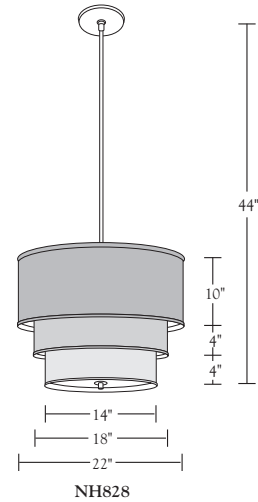

Nessen

NH827 Solid brass pendant lamp with fabric shade

NH827 brass pendant with fabric shade
NH828 brass pendant with fabric shade

Solid brass, 5" diameter canopy with hang straight.
 For ceiling box mounting.
 Two medium base sockets controlled by separate wall switch.
 100W max. Bulb not included; can be ordered separately.
 UL/cUL listed.

Shades:

Ebony Opaque, Aurora Gold, Ivory Silk Pongee, Celadon, White
 Satin Weave

Shade Dimensions:

Top Outer Shade:

NH827: B 30", T 30", H 13-1/2"

NH828: B 22", T 22", H 10"

Center Shade:

NH827: B 25-1/2", T 25-1/2", H 19"

NH828: B 18", T 18", H 14"

Innermost Shade:

NH827: B 21", T 21", H 24-1/2"

NH828: B 14", T 14", H 18"

Polished Brass

Brushed Brass

Antique Brass

Dark Antique Brass