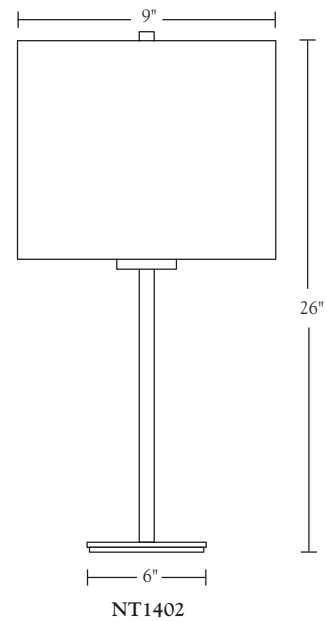

Nessen

NT1402 26" Solid brass table lamp

NT1402 brass table lamp

Solid brass construction. 6" square base.

On/Off switch on socket controls one medium base lamp.

60W max each. Bulb not included; can be ordered separately.

Shades:

White Opal Acrylic Dome

Shade Dimensions:

B 9", T 9", H 11"

Options:

Global Plug Configurations

For modifications and special contract orders, visit www.nessenlighting.com