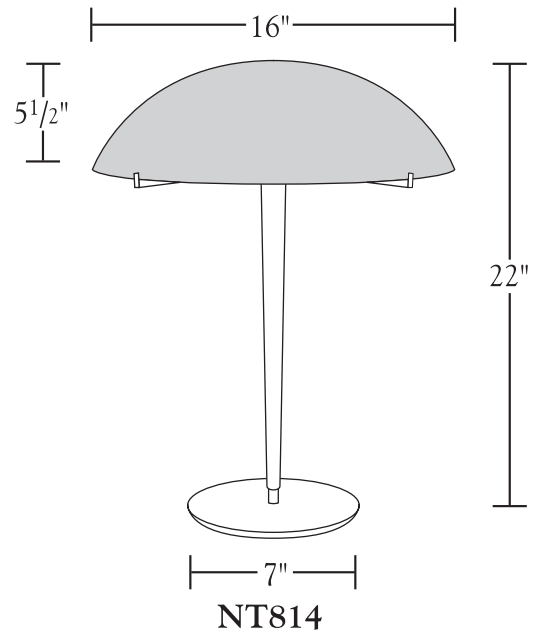

Nessen

NT814 22" Solid brass table lamp

NT814 22" solid brass table lamp

Solid brass construction. 7" base. Column in contrasting metal finish. On/Off in-line switch on power cord controls two medium base sockets. 60W max each. Bulb not included; can be ordered separately. UL/cUL listed.

Shades:

White Opal Acrylic

Shade Dimensions:

B 16", H 5-1/2"

For modifications and special contract orders, visit www.nessenlighting.com