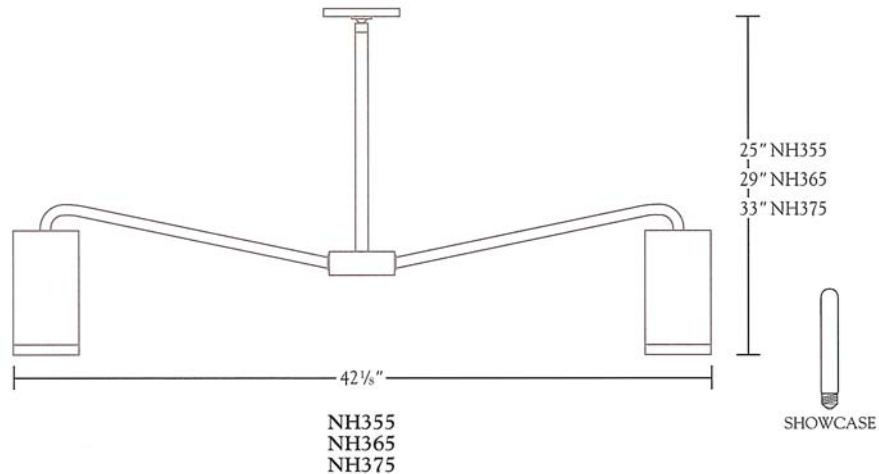

Alternative open bottom
for down lighting

Nessen.

NH355 Solid brass "Spider" pendant
NH365 Solid brass "Spider" pendant
NH375 Solid brass "Spider" pendant

NH355 "Spider" pendant with 25" overall height
Shelton, Mindel & Associates design

Solid brass, 5" diam. canopy, 42 1/8" overall fixture diam.
White sandblasted glass cylinders.
Eight sockets controlled by separate wall switch.
60W max. medium base T-10 Showcase incandescent.
UL/CUL listed.

NH365 "Spider" pendant with 29" overall height

Same as above except overall height.

NH375 "Spider" pendant with 33" overall height

Same as above except overall height.

Standard Finishes: Polished Brass, Brushed Brass,
Polished Chrome, Satin Chrome,
Polished Nickel, Satin Nickel

Optional Finish: Baked Enamel Paint

Optional Shade Bottom: OPB – Open Bottom for downlight

Glass Shades: White Sandblasted

Glass Dimensions: 3 5/8" diam. x 7 3/8" tall

Related Items: wall - NW325

For modifications and special contract orders,
see price list or contact your Nessen representative.